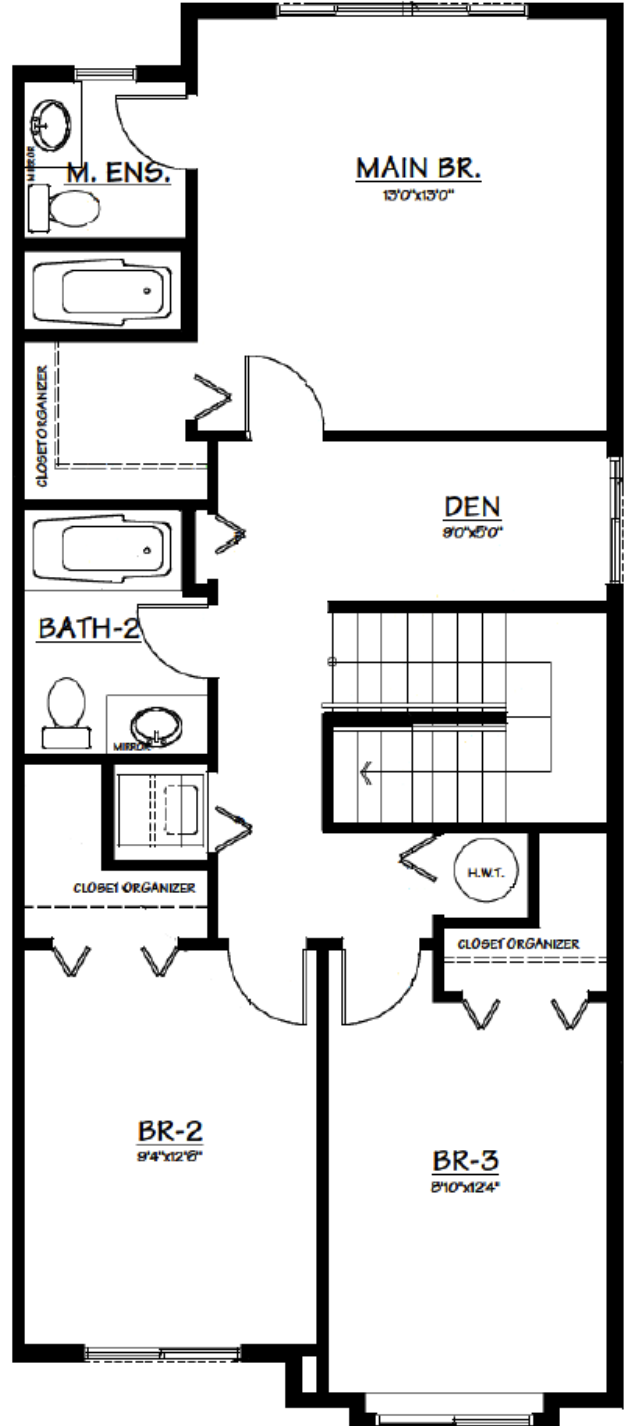

PLAN B

3 BEDROOM + DEN

2 1/2 BATH

1269 SQFT

1ST FLOOR

2ND FLOOR