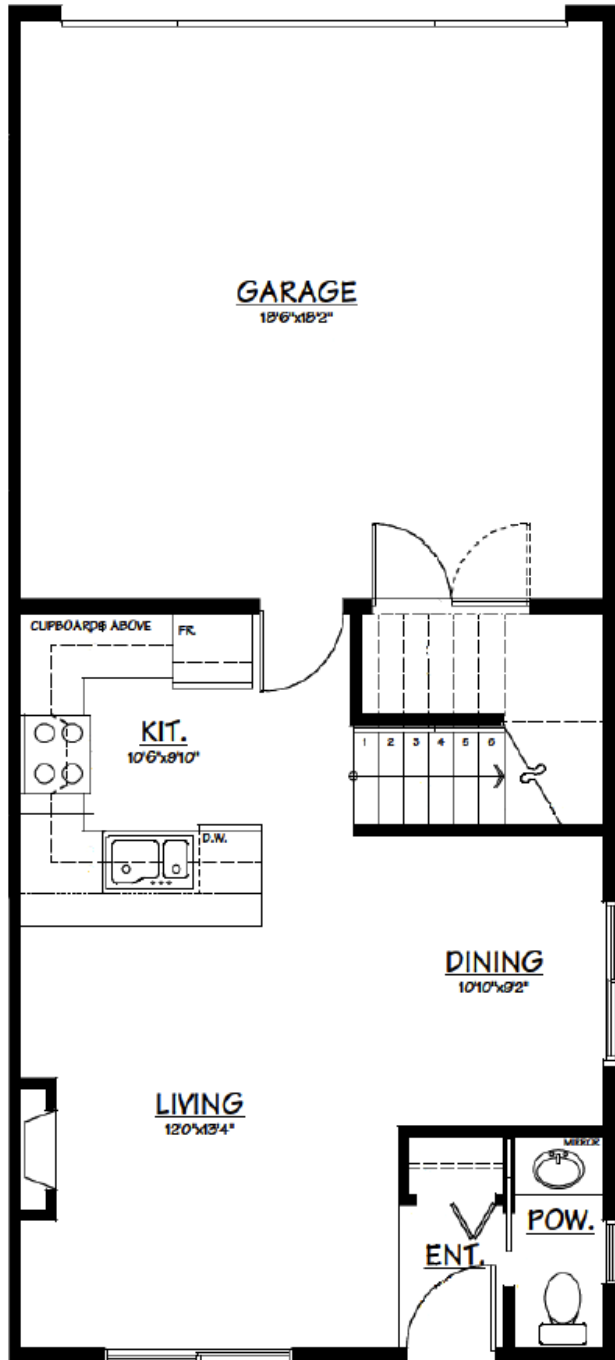

PLAN B

3 BEDROOM + DEN

2 1/2 BATH

1269 SQFT

1ST FLOOR

2ND FLOOR