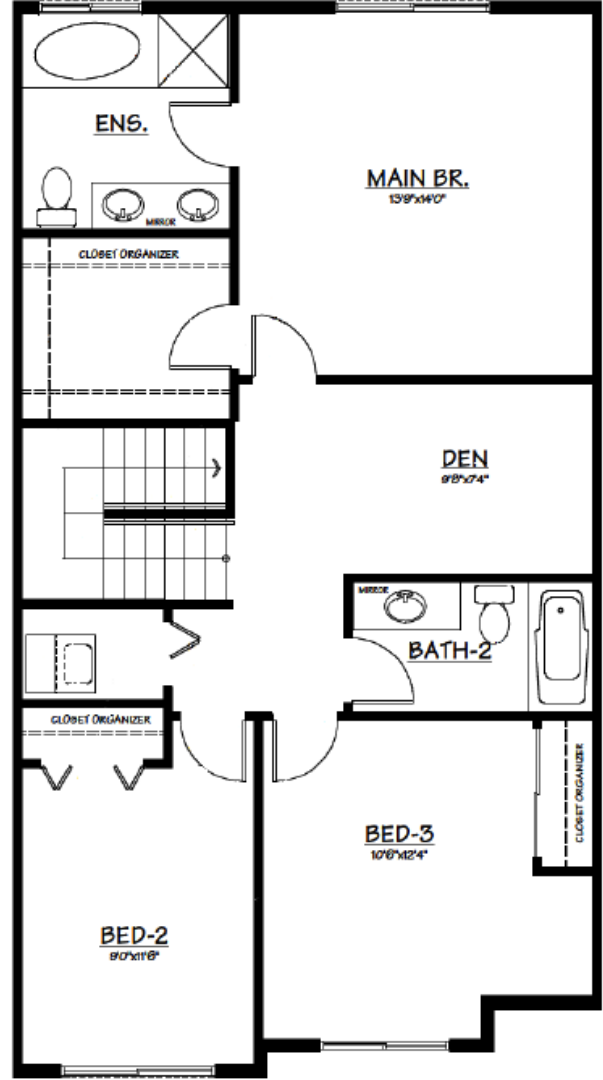

PLAN A1

3 BEDROOM + DEN

2 1/2 BATH

1509 SQFT

1ST FLOOR

2ND FLOOR