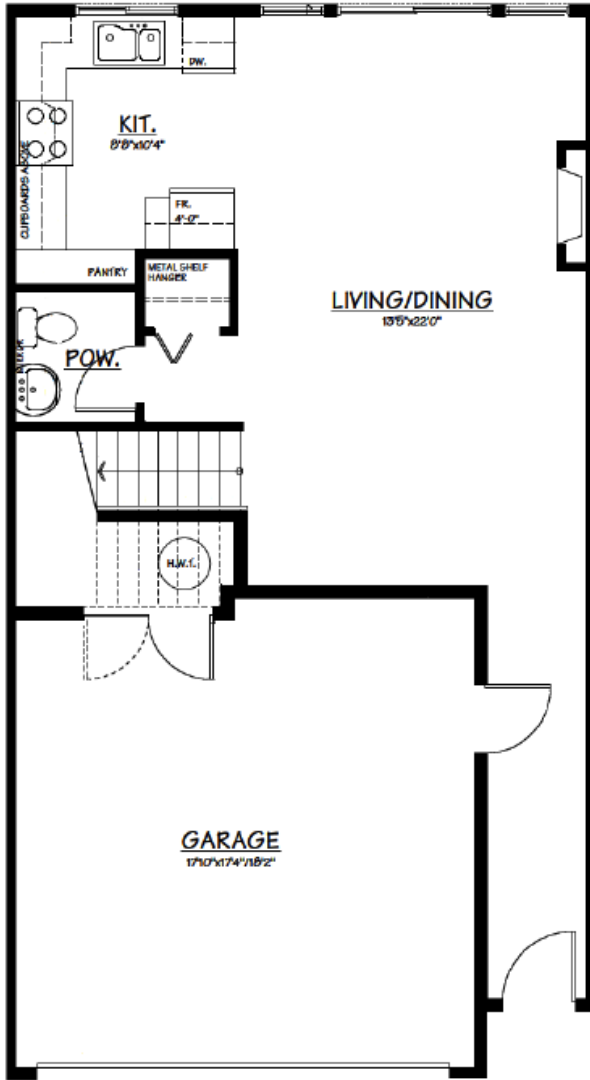

PLAN A1

3 BEDROOM + DEN

2 1/2 BATH

1509 SQFT

1ST FLOOR

2ND FLOOR