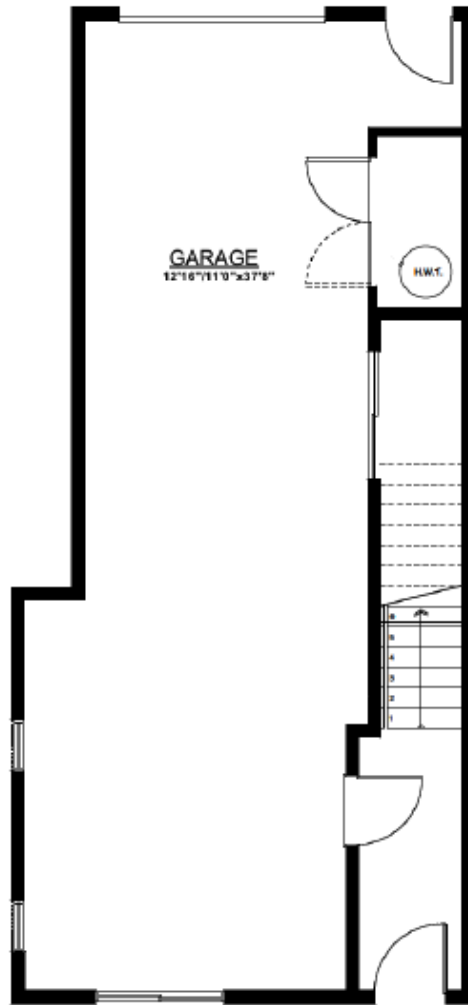

PLAN Ca

3 BEDROOM + DEN

2 1/2 BATH

1356 SQFT

1ST FLOOR

2ND FLOOR

3RD FLOOR