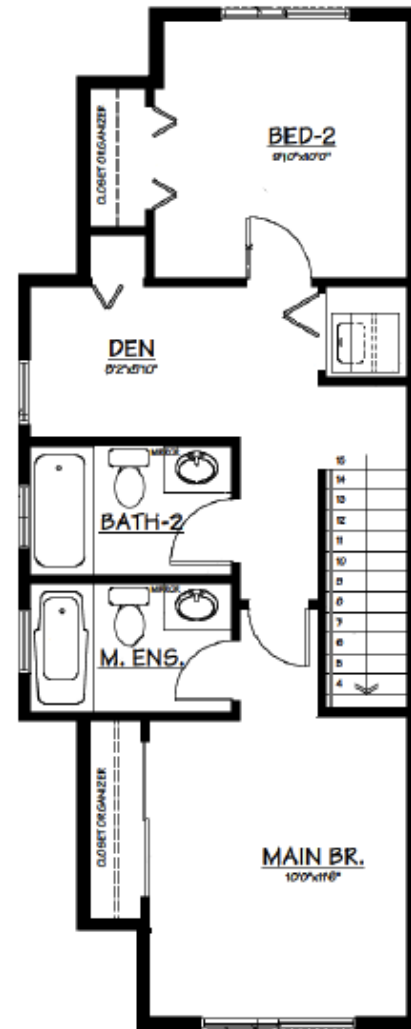

PLAN Ca

3 BEDROOM + DEN

2 1/2 BATH

1356 SQFT

1ST FLOOR

2ND FLOOR

3RD FLOOR