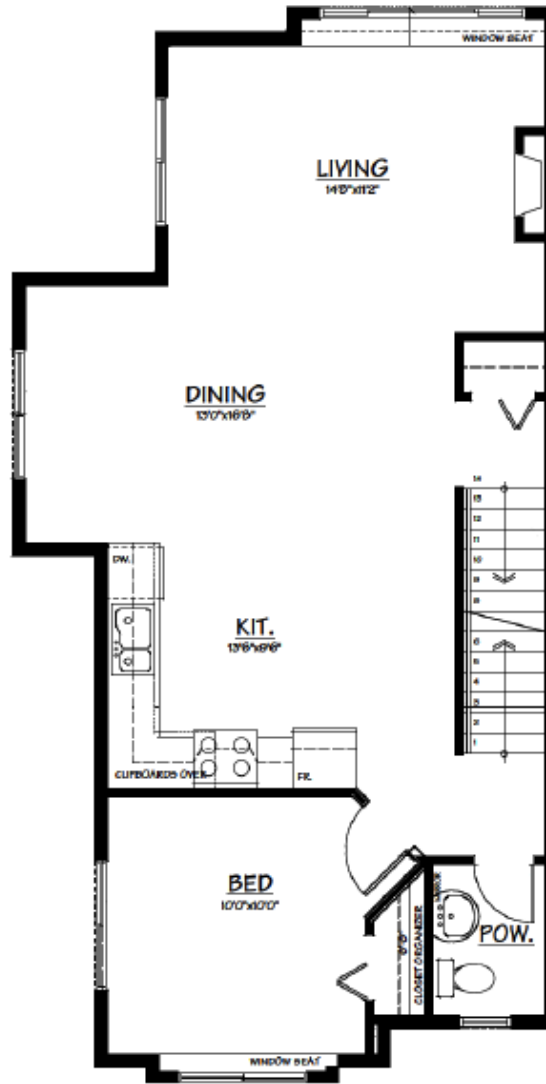

PLAN Ca

3 BEDROOM + DEN

2 1/2 BATH

1356 SQFT

1ST FLOOR

2ND FLOOR

3RD FLOOR