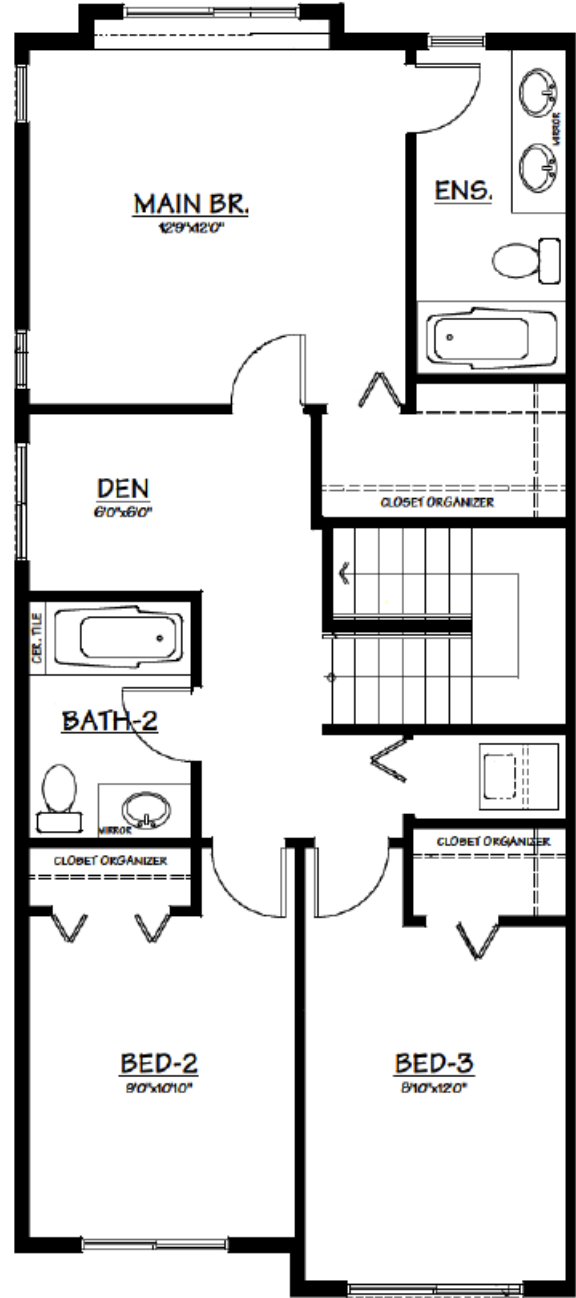

# PLAN A

3 BEDROOM + DEN

2 1/2 BATH

1280 SQFT

1ST FLOOR

2ND FLOOR