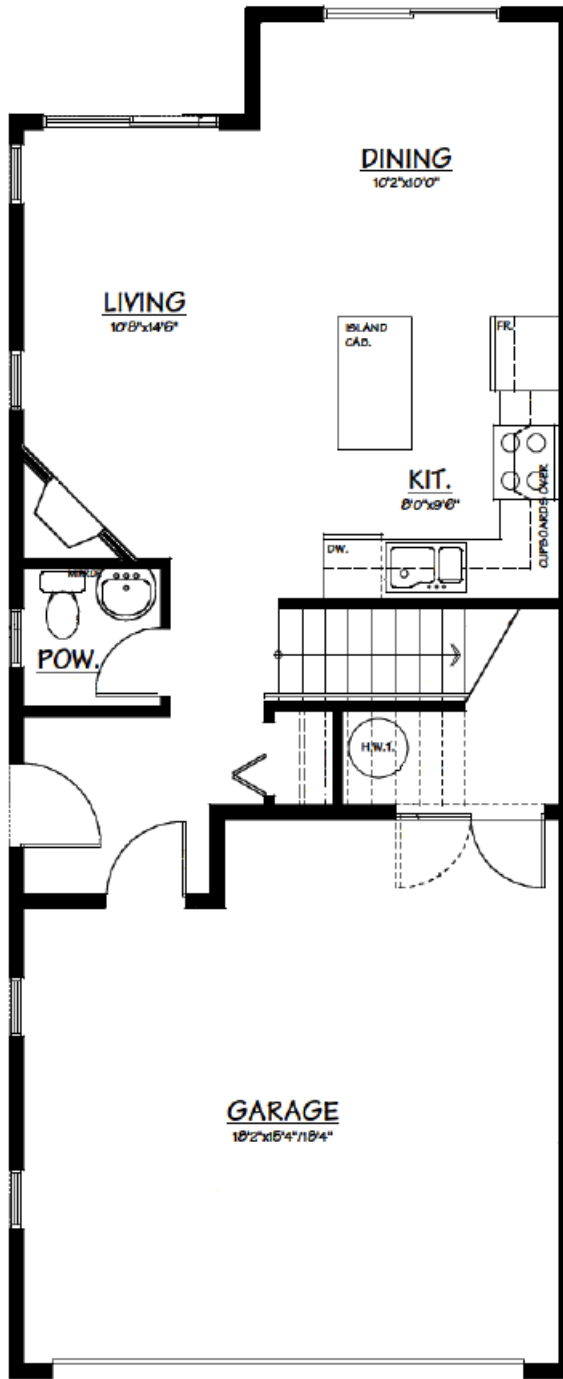

# PLAN A

3 BEDROOM + DEN

2 1/2 BATH

1280 SQFT

1ST FLOOR

2ND FLOOR